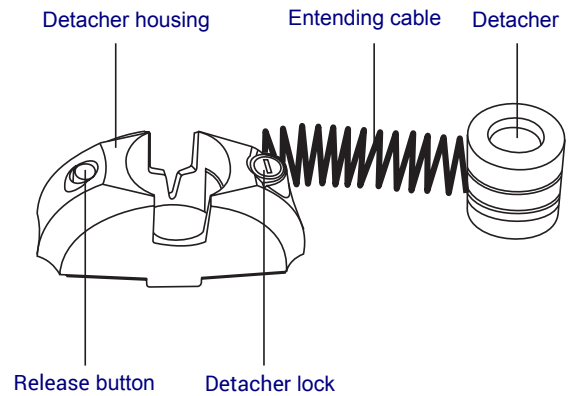

PREMIER security products

Detachers

D903 Multi Function Superlock Detacher

Product Data Sheet

The D903 Multi Function Superlock Detacher combines the mobility of a hand held detacher with the option of a desk mounted detacher, to give you the freedom to move it around within the store, as needed, with the added security of the lock to ensure that it can only be accessed by legitimate staff.

Operation: